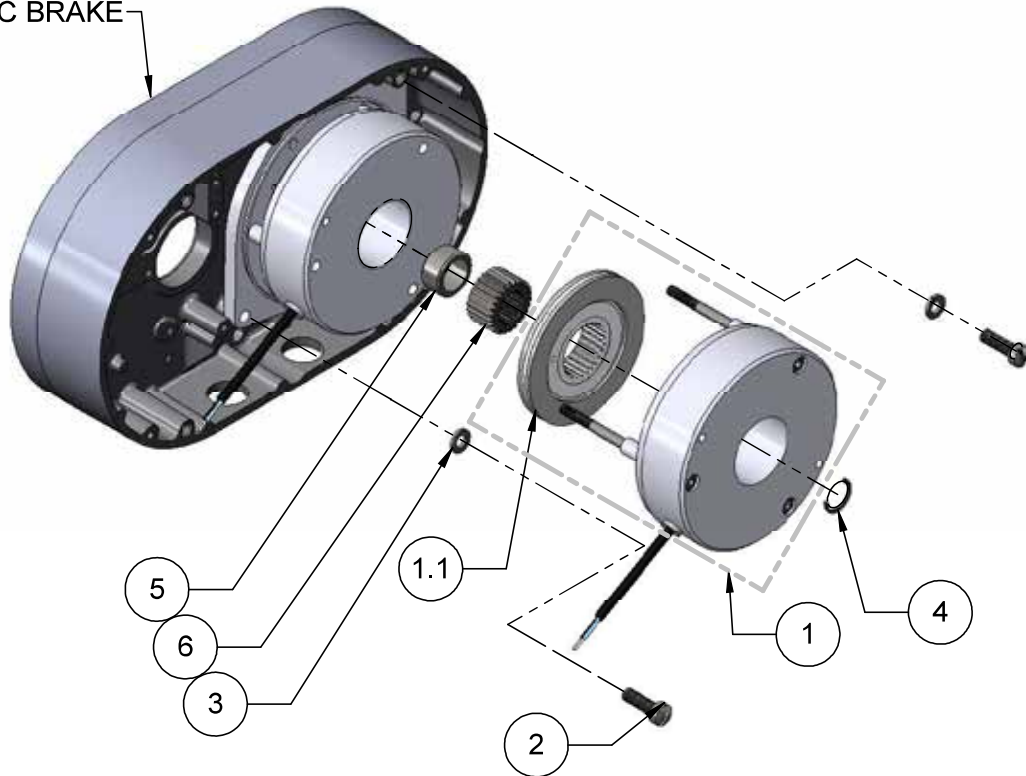

DC BRAKE - SINGLE TO DOUBLE CONVERSION MODELS J, JJ, L, LL, R, & RR

BACK FRAME W/
SINGLE DC BRAKE

HOIST MODEL	BRAKE ASSEMBLY KIT ITEM 1	HOIST MOTOR VOLTAGE	BRAKE COIL VOLTAGE
J, L, R	10001457	110/115-1-50/60	103VDC
	10001458	220/230-1-50/60 220/230-3-50/60 380/415/480-3-50/60	205VDC
JJ, LL, RR	10001460	220/230-1-50/60 220/230-3-50/60 380/415/480-3-50/60	205VDC

ITEM NO.	PART NO.	DESCRIPTION	QTY.
1	SEE TABLE	#10 DOUBLE BRAKE	1
1.1	10001253	V2 LODESTAR, SIZE 10 ROTOR	1
2	982709	SCREW 5/16-18 UNC-2A X 1"	2
3	945851	LOCKWASHER, 5/16 X .125 X .078	2
4	35766	ROTOR CLIP RETAINING RING	1
5	00001433	HUB SPACER V2 DC INTORQ BRAKE	1
6	00001431	V2 LODESTAR, SIZE 10 HUB	1