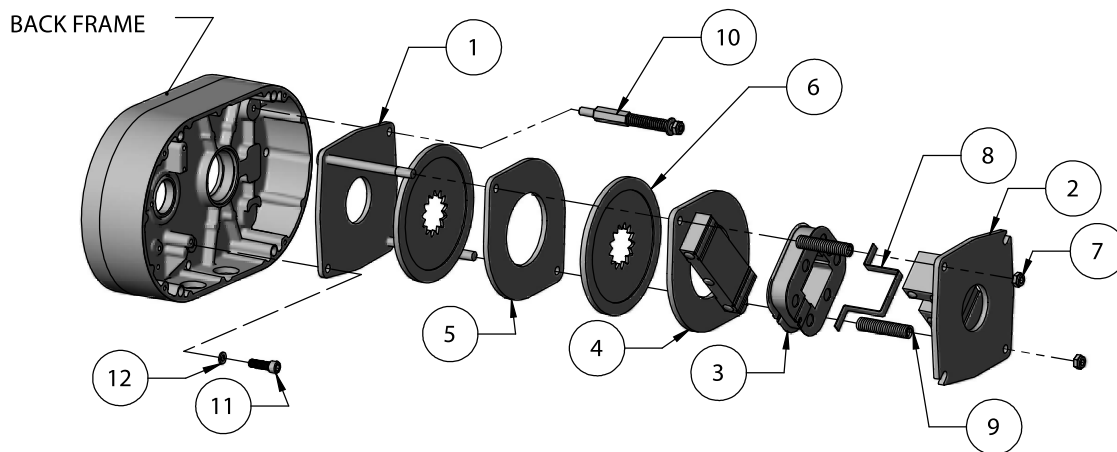

AC BRAKE MODELS J, JJ, L, LL, R & RR

HOIST PHASING	MODEL	BRAKE ASSEMBLY	BRAKE SPRING	BRAKE COIL
3 PHASE	J, L, R	35647	35716	51511
3 PHASE	JJ, LL, RR	35648	35717	51512
1 PHASE	J, L, R	35646	35716	51510

ITEM NO.	PART NO.	DESCRIPTION	QTY.
1	35643	BRAKE BASE PLATE AND STUDS	1
2	35629	BRAKE FIELD SUB-ASSEMBLY	1
3	SEE TABLE	BRAKE COIL	1
4	35600	BRAKE ARMATURE ASSEMBLY	1
5	35069	BRAKE INTERMEDIATE PLATE	1
6	35632	BRAKE FRICTION DISC	2
7	945840	BRAKE STUD NUT	2
8	35704	BRAKE COIL STRAP	1
9	SEE TABLE	BRAKE SPRING	2
10	36704	BRAKE STUD ASSEMBLY	1
11	10001697	SCREW	1
12	982226	LOCKWASHER	1