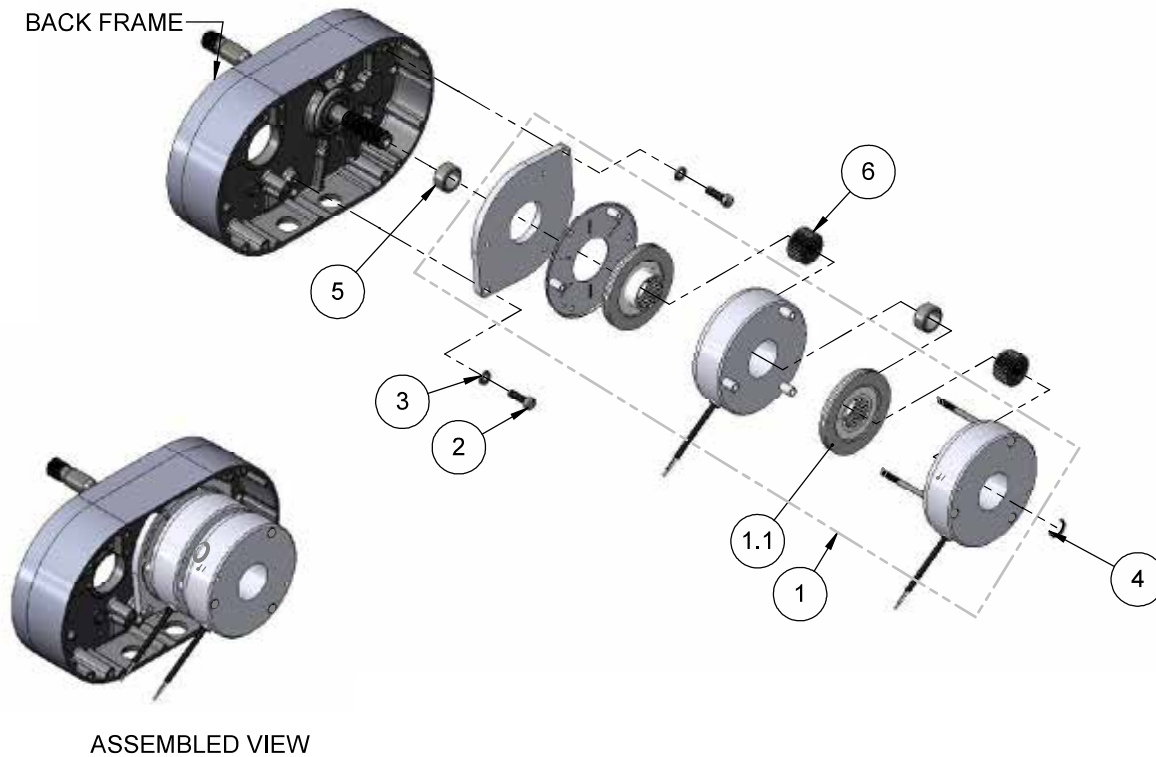

DOUBLE DC BRAKE MODELS J, JJ, L, LL, R, & RR

HOIST MODEL	BRAKE ASSEMBLY ITEM 1	HOIST MOTOR VOLTAGE	BRAKE COIL VOLTAGE
J, L, R	10001450	220/230-1-50/60 220/230-3-50/60 380/415/480-3-50/60	205VDC
JJ, LL, RR	10001452	220/230-3-50/60 380/415/480-3-50/60	205VDC

ITEM NO.	PART NO.	DESCRIPTION	QTY.
1	SEE TABLE	DC BRAKE ASSEMBLY	1
1.1	10001253	BRAKE ROTOR, DC BRAKE	2
2	10001697	BRAKE SCREW	2
3	945851	LOCKWASHER	2
4	35766	RETAINING RING	1
5	00001433	HUB SPACER DC BRAKE	2
6	00001431	BRAKE HUB, DC BRAKE	2