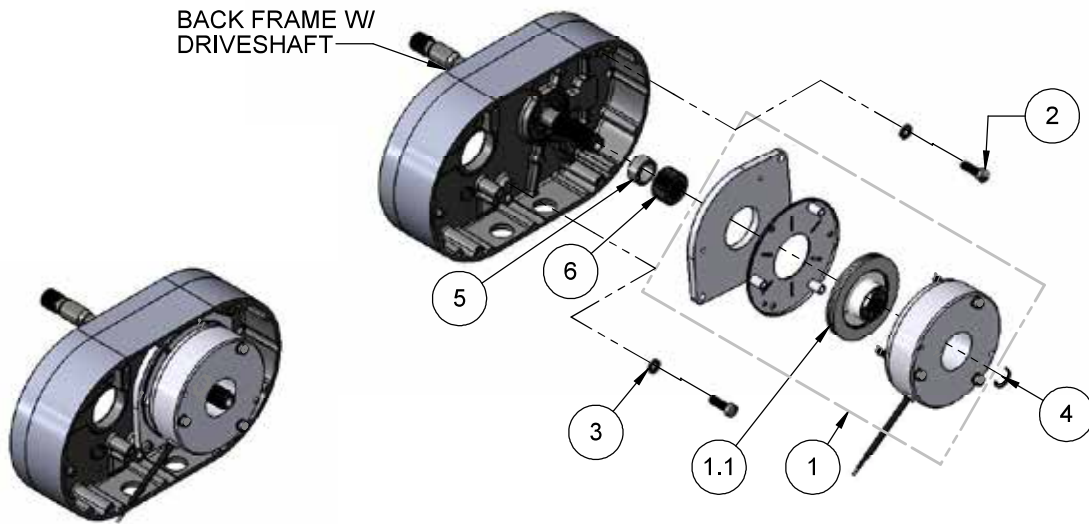

SINGLE DC BRAKE MODELS J, JJ, L, LL, R, & RR

ASSEMBLED VIEW

HOIST MODEL	BRAKE ASSEMBLY ITEM 1	HOIST MOTOR VOLTAGE	BRAKE COIL VOLTAGE
J, L, R	10001246	110/115-1-50/60 220/230-1-50/60	103VDC
	10001247	220/230-1-50/60 220/230-3-50/60 380/415/480-3-50/60	205VDC
JJ, LL, RR	10001249	220/230-3-50/60 380/415/480-3-50/60	205VDC

ITEM NO.	PART NO.	DESCRIPTION	QTY.
1	SEE TABLE	DC BRAKE ASSEMBLY	1
1.1	10001253	BRAKE ROTOR, DC BRAKE	1
2	10001697	BRAKE SCREW	2
3	945851	LOCKWASHER	2
4	10409711	RETAINING RING	1
5	00001433	HUB SPACER DC BRAKE	1
6	00001431	BRAKE HUB, DC BRAKE	1

ITEM NO.	PART NO.	DESCRIPTION	QTY.
1	SEE TABLE	DC BRAKE ASSEMBLY	1
1.1	10001253	BRAKE ROTOR, DC BRAKE	2
2	10001697	BRAKE SCREW	2
3	945851	LOCKWASHER	2
4	35766	RETAINING RING	1
5	00001433	HUB SPACER DC BRAKE	2
6	00001431	BRAKE HUB, DC BRAKE	2

ITEM NO.	PART NO.	DESCRIPTION	QTY.
1	SEE TABLE	#10 DOUBLE BRAKE	1
1.1	10001253	V2 LODESTAR, SIZE 10 ROTOR	1
2	982709	SCREW 5/16-18 UNC-2A X 1"	2
3	945851	LOCKWASHER, 5/16 X .125 X .078	2
4	35766	ROTOR CLIP RETAINING RING	1
5	00001433	HUB SPACER V2 DC INTORQ BRAKE	1
6	00001431	V2 LODESTAR, SIZE 10 HUB	1