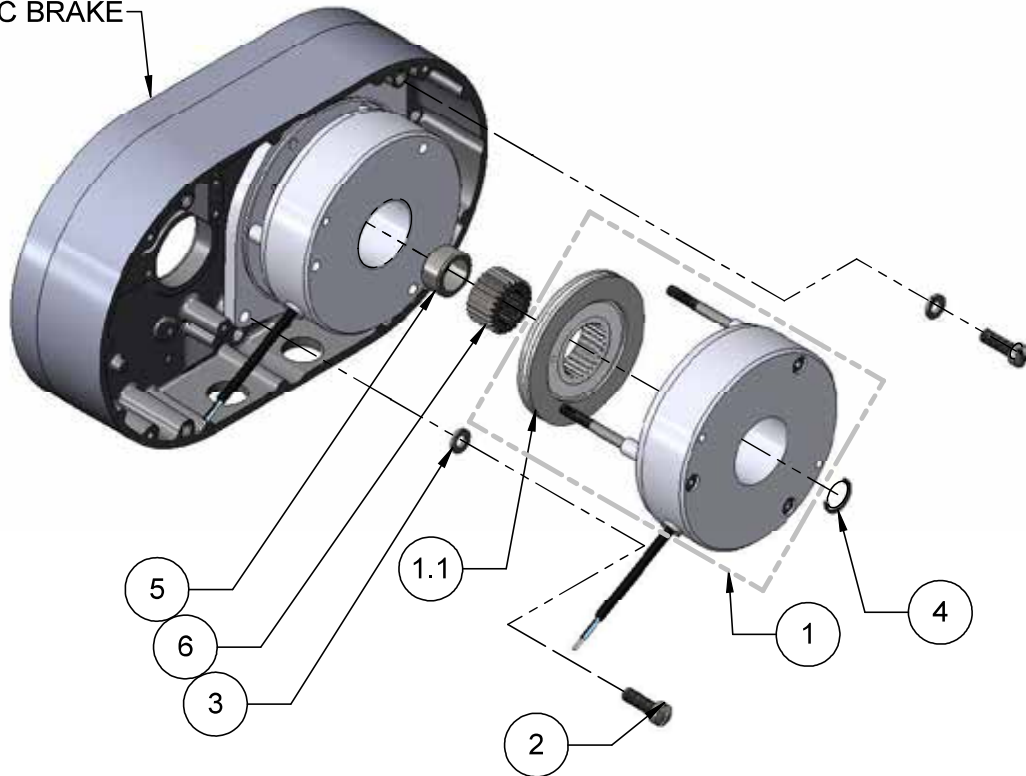

LODESTAR DC BRAKE - SINGLE TO DOUBLE CONVERSION MODELS J, JJ, L, LL, R, RR, & RRS

BACK FRAME W/
SINGLE DC BRAKE

HOIST MODEL	BRAKE KIT ITEM 1	HOIST MOTOR	BRAKE COIL VOLTAGE
J, L, R	10001457	110/115-1-50/60	103VDC
	10001458	220/230-1-50/60 220/230-3-50/60 380/415/480-3-50/60	205VDC
LL, RR, RRS	10001460	220/230-1-50/60 220/230-3-50/60 380/415/480-3-50/60	205VDC

Item No.	PART NO.	DESCRIPTION	Qty.
1	SEE TABLE	#10 DOUBLE BRAKE	1
1.1	10001253	V2 LODESTAR, SIZE 10 ROTOR	1
2	982709	SCREW 5/16-18 UNC-2A X 1"	2
3	945851	LOCKWASHER, 5/16 X .125 X .078	2
4	35766	ROTOR CLIP RETAINING RING	1
5	00001433	HUB SPACER V2 DC INTORQ BRAKE	1
6	00001431	V2 LODESTAR, SIZE 10 HUB	1