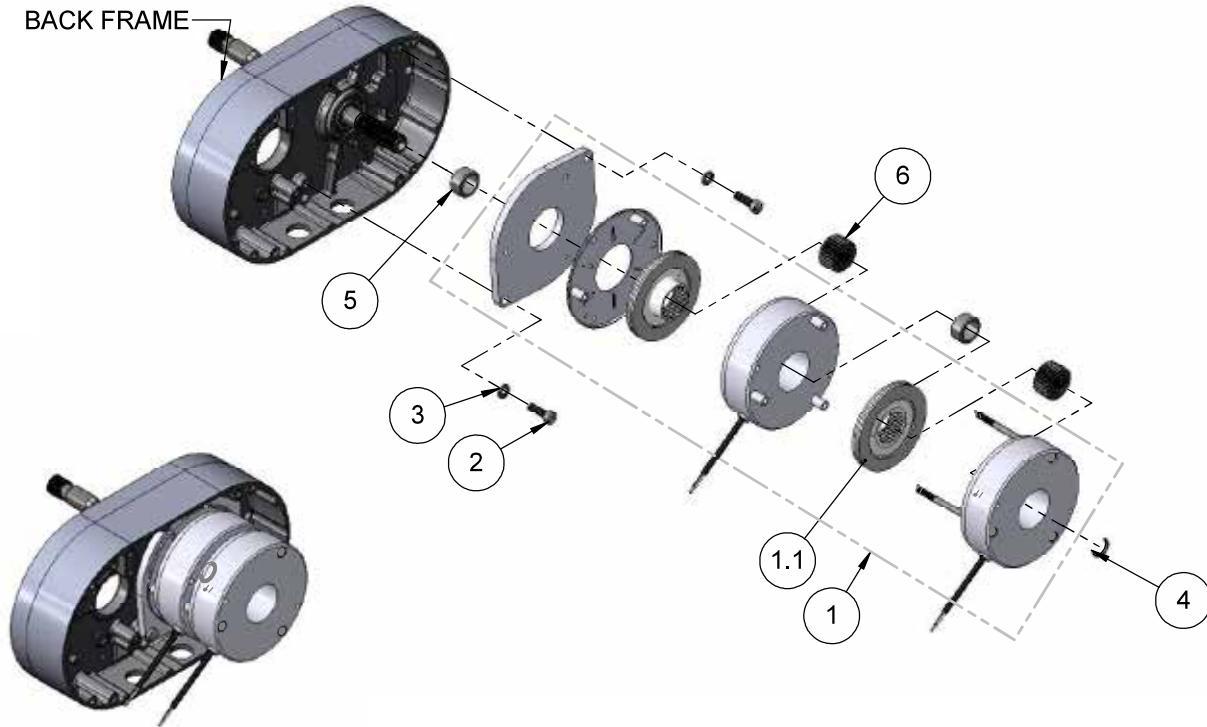

LODESTAR DC BRAKE DOUBLE MODELS J, JJ, L, LL, R, RR, & RRS

ASSEMBLED VIEW

HOIST MODEL	BRAKE ASSEMBLY ITEM 1	HOIST MOTOR	BRAKE COIL VOLTAGE
J, L, R	10001449	110/115-1-50/60	103V
	10001450	220/230-1-50/60 220/230-3-50/60 380/415/480-3-50/60	205VDC
JJ, LL, RR, & RRS	10001452	220/230-3-50/60 380/415/480-3-50/60	205VDC

Item No.	PART NO.	DESCRIPTION	Qty.
1	SEE TABLE	#10 DOUBLE BRAKE	1
1.1	10001253	V2 LODESTAR, SIZE 10 ROTOR	2
2	982709	SCREW 5/16-18 UNC-2A X 1"	2
3	945851	LOCKWASHER, 5/16 X .125 X .078	2
4	35766	ROTOR CLIP RETAINING RING	1
5	00001433	HUB SPACER V2 DC INTORQ BRAKE	2
6	00001431	V2 LODESTAR, SIZE 10 HUB	2