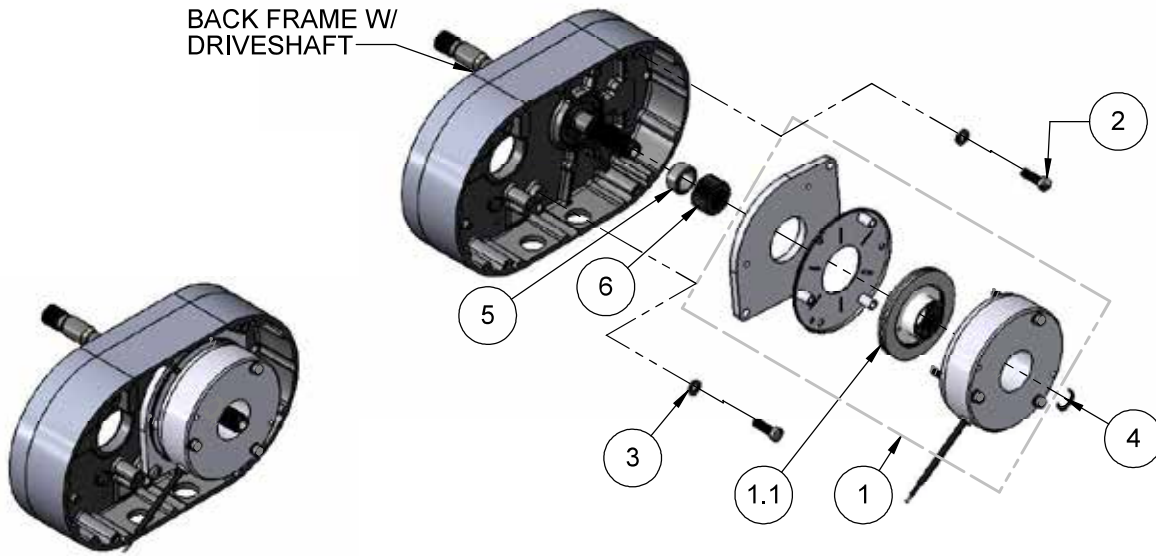

# LODESTAR DC BRAKE SINGLE MODELS J, L, LL, R, RR, & RRS

ASSEMBLED VIEW

HOIST MODEL	BRAKE ASSEMBLY ITEM 1	HOIST MOTOR	BRAKE COIL VOLTAGE
J, L, R	10001246	110/115-1-50/60	103VDC
	10001247	220/230-1-50/60 220/230-3-50/60 380/415/480-3-50/60	205VDC
LL, RR, RRS	10001249	220/230-3-50/60 380/415/480-3-50/60	205VDC

Item No.	PART NO.	DESCRIPTION	Qty.
1	SEE TABLE	V2 #10 BRAKE	1
1.1	10001253	V2 LODESTAR, SIZE 10 ROTOR	1
2	982709	SCREW 5/16-18 UNC-2A X 1"	2
3	945851	LOCKWASHER, 5/16 X .125 X .078	2
4	10409711	ROTOR CLIP RETAINING RING	1
5	00001433	HUB SPACER V2 DC INTORQ BRAKE	1
6	00001431	V2 LODESTAR, SIZE 10 HUB	1

Item No.	PART NO.	DESCRIPTION	Qty.
1	SEE TABLE	#10 DOUBLE BRAKE	1
1.1	10001253	V2 LODESTAR, SIZE 10 ROTOR	2
2	982709	SCREW 5/16-18 UNC-2A X 1"	2
3	945851	LOCKWASHER, 5/16 X .125 X .078	2
4	35766	ROTOR CLIP RETAINING RING	1
5	00001433	HUB SPACER V2 DC INTORQ BRAKE	2
6	00001431	V2 LODESTAR, SIZE 10 HUB	2

Item No.	PART NO.	DESCRIPTION	Qty.
1	SEE TABLE	#10 DOUBLE BRAKE	1
1.1	10001253	V2 LODESTAR, SIZE 10 ROTOR	1
2	982709	SCREW 5/16-18 UNC-2A X 1"	2
3	945851	LOCKWASHER, 5/16 X .125 X .078	2
4	35766	ROTOR CLIP RETAINING RING	1
5	00001433	HUB SPACER V2 DC INTORQ BRAKE	1
6	00001431	V2 LODESTAR, SIZE 10 HUB	1