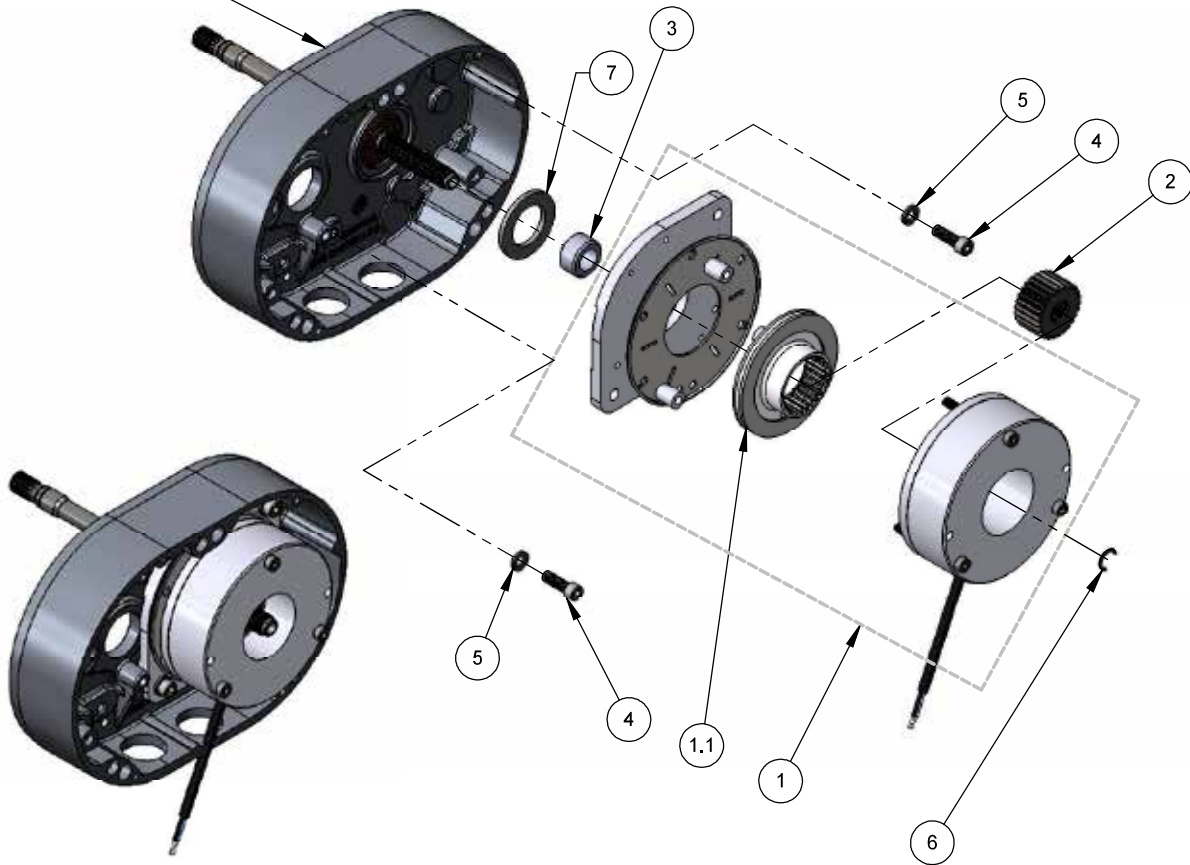

SINGLE DC BRAKE MODELS B, C, & F

BACK FRAME
w/ DRIVE SHAFT
& O-RING

ASSEMBLED VIEW

BRAKE ASSEMBLY ITEM 1	HOIST MOTOR VOLTAGE	BRAKE COIL VOLTAGE
10001243	110/115 -1-50/60	103VDC
10001244	220/230-1-50/60 220/230-3-50/60 380/415/480-3-50/60	205VDC

ITEM NO.	PART NO.	DESCRIPTION	QTY.
1	SEE TABLE	BRAKE ASSEMBLY	1
1.1	10001252	BRAKE ROTOR, DC BRAKE	1
2	00001430	BRAKE HUB, DC BRAKE	1
3	00001432	HUB SPACER DC BRAKE	1
4	10001265	BRAKE SCREW	2
5	940802	LOCKWASHER	2
6	10409710	RETAINING RING	1
7	10001309	SPACER	1

DOUBLE DC BRAKE MODELS B, C, & F

ASSEMBLED VIEW

BRAKE ASSEMBLY ITEM 1	HOIST MOTOR VOLTAGE	BRAKE COIL VOLTAGE
10001447	220/230-1-50/60 220/230-3-50/60 380/415/480-3-50/60	205VDC

ITEM NO.	PART NO.	DESCRIPTION	QTY.
1	SEE TABLE	DC BRAKE ASSEMBLY	1
1.1	10001252	BRAKE ROTOR, DC BRAKE	2
2	00001430	BRAKE HUB, DC BRAKE	2
3	10001265	BRAKE SCREW	2
4	982226	LOCKWASHER	2
5	00001432	HUB SPACER, DC BRAKE	1
6	27766	SNAP RING	1

ITEM NO.	PART NO.	DESCRIPTION	QTY.
1	SEE TABLE	V1 LODESTAR, SIZE 8 BRAKE	1
1.1	10001252	V1 LODESTAR, SIZE 8 ROTOR	1
2	00001430	V1 LODESTAR, SIZE 8 HUB	2
3	10001265	1/4-20 X 3/4 SKT HEAD SCREW	2
4	982226	LOCKWASHER 1/4 X .109 X .062"	2
5	27766	ROTOR CLIP RETAINING RING	1