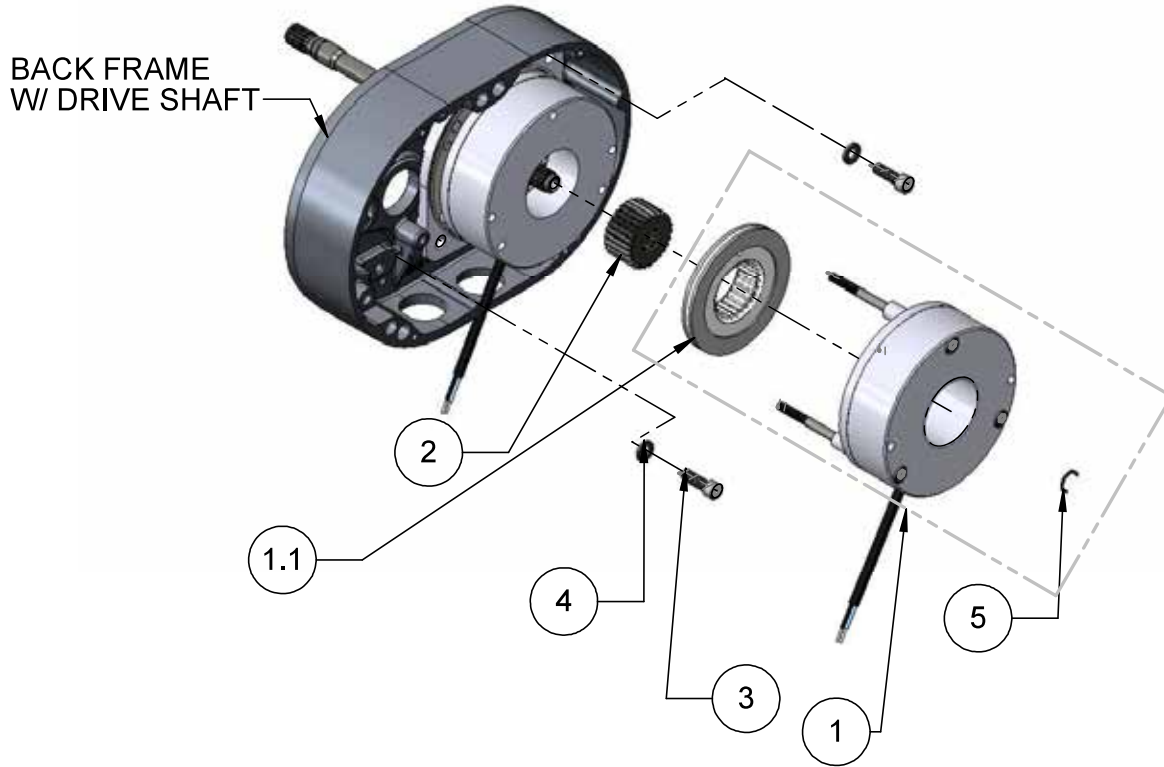

LODESTAR DC BRAKE - SINGLE TO DOUBLE CONVERSION MODELS B, C, & F

BRAKE ASSEMBLY ITEM 1	HOIST MOTOR VOLTAGE	BRAKE COIL VOLTAGE
10001454	110/115-1-50/60	103VDC
10001455	220/230-1-50/60 220/230-3-50/60 380/415/480-3-50/60	205VDC

ITEM NO.	PART NO.	DESCRIPTION	QTY.
1	SEE TABLE	V1 LODESTAR, SIZE 8 BRAKE	1
1.1	10001252	V1 LODESTAR, SIZE 8 ROTOR	1
2	00001430	V1 LODESTAR, SIZE 8 HUB	2
3	10001265	1/4-20 X 3/4 SKT HEAD SCREW	2
4	982226	LOCKWASHER 1/4 X .109 X .062"	2
5	27766	ROTOR CLIP RETAINING RING	1