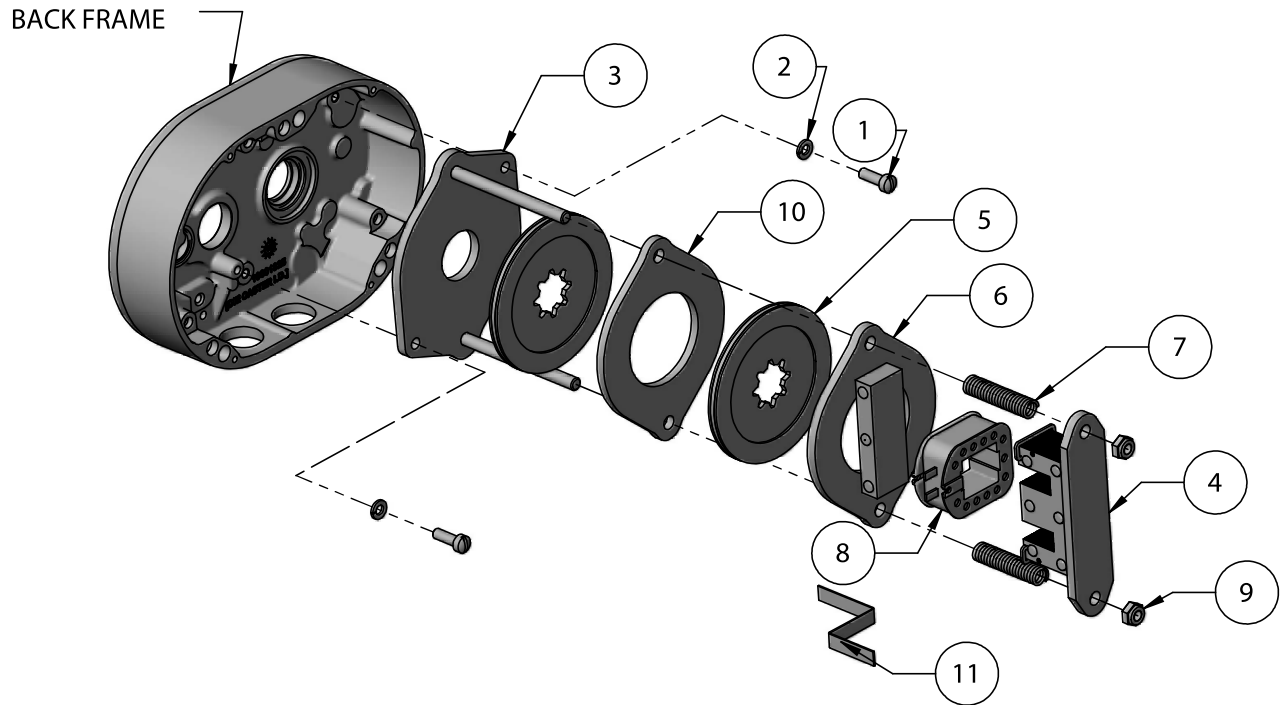

AC BRAKE MODELS B, C, & F

HOIST PHASING	BRAKE ASSEMBLY	BRAKE COIL
1 PHASE	27681	51517
3 PHASE	27684	51518

ITEM NO.	PART NO.	DESCRIPTION	QTY.
1	10001265	BRAKE SCREW	2
2	982226	LOCKWASHER	2
3	28668	BRAKE BASE PLATE W/ STUDS	1
4	28677	BRAKE FIELD ASSEMBLY	1
5	27677	BRAKE FRICTION DISC	2
6	28678	BRAKE ARMATURE ASSEMBLY	1
7	27751	BRAKE SPRING	2
8	SEE TABLE	BRAKE COIL	1
9	945840	BRAKE STUD NUT	2
10	27090	BRAKE INTERMEDIATE PLATE	1
11	57753	COIL RETAINER STRAP	1