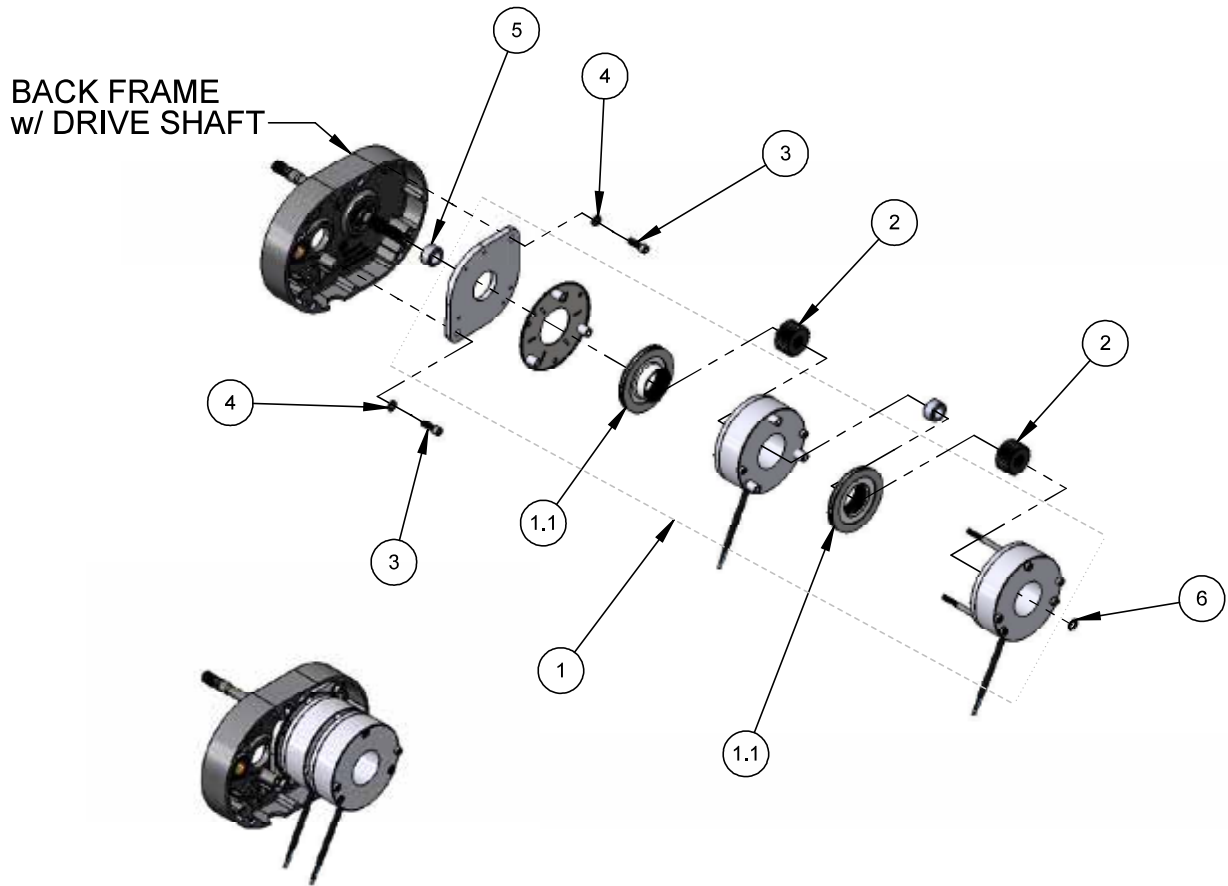

SINGLE DC BRAKE MODELS B, C, & F

BACK FRAME
w/ DRIVE SHAFT
& O-RING

ASSEMBLED VIEW

BRAKE ASSEMBLY ITEM 1	HOIST MOTOR VOLTAGE	BRAKE COIL VOLTAGE
10001243	110/115 -1-50/60	103VDC
10001244	220/230-1-50/60 220/230-3-50/60 380/415/480-3-50/60	205VDC

ITEM NO.	PART NO.	DESCRIPTION	QTY.
1	SEE TABLE	BRAKE ASSEMBLY	1
1.1	10001252	BRAKE ROTOR, DC BRAKE	1
2	00001430	BRAKE HUB, DC BRAKE	1
3	00001432	HUB SPACER DC BRAKE	1
4	10001265	BRAKE SCREW	2
5	940802	LOCKWASHER	2
6	10409710	RETAINING RING	1
7	10001309	SPACER	1

DOUBLE DC BRAKE MODELS B, C, & F

ASSEMBLED VIEW

BRAKE ASSEMBLY ITEM 1	HOIST MOTOR VOLTAGE	BRAKE COIL VOLTAGE
10001447	220/230-1-50/60 220/230-3-50/60 380/415/480-3-50/60	205VDC

ITEM NO.	PART NO.	DESCRIPTION	QTY.
1	SEE TABLE	DC BRAKE ASSEMBLY	1
1.1	10001252	BRAKE ROTOR, DC BRAKE	2
2	00001430	BRAKE HUB, DC BRAKE	2
3	10001265	BRAKE SCREW	2
4	982226	LOCKWASHER	2
5	00001432	HUB SPACER, DC BRAKE	1
6	27766	SNAP RING	1

ITEM NO.	PART NO.	DESCRIPTION	QTY.
1	SEE TABLE	V1 LODESTAR, SIZE 8 BRAKE	1
1.1	10001252	V1 LODESTAR, SIZE 8 ROTOR	1
2	00001430	V1 LODESTAR, SIZE 8 HUB	2
3	10001265	1/4-20 X 3/4 SKT HEAD SCREW	2
4	982226	LOCKWASHER 1/4 X .109 X .062"	2
5	27766	ROTOR CLIP RETAINING RING	1