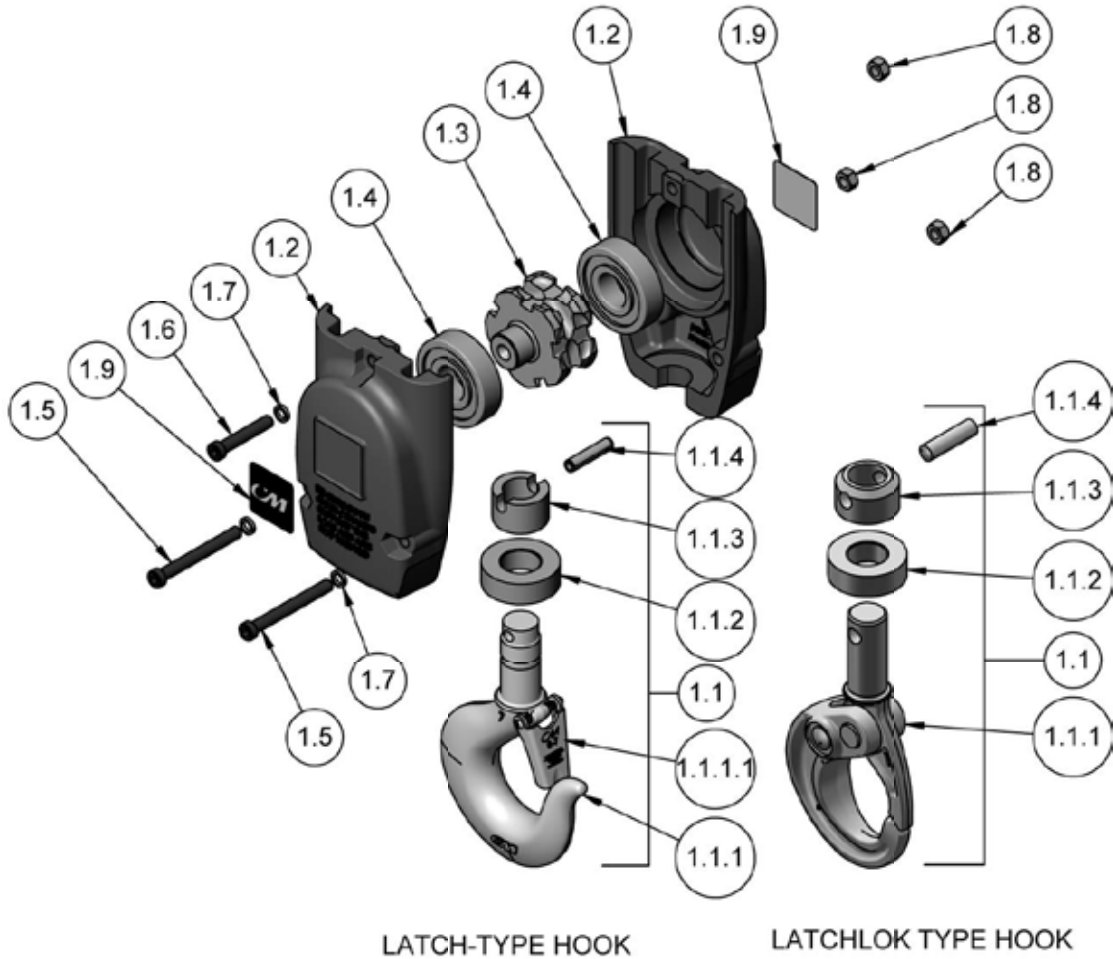

# LOWER HOOK BLOCKS-SINGLE REEVED

LATCHLOK HOOK

LATCH-TYPE HOOK

ITEM NO.	DESCRIPTION	SINGLE-REEVED MODELS		QTY.
		A, A-2, AA, AA-2, B, B-2, C, C-2, F, F-2	J, JJ, L, & LL	
1	KIT, LATCH TYPE LOWER HOOK	28683	35651	1
	KIT, LATCHLOK WITH LATCH	1051		
1.1	LOWER HOOK WITH LATCH	28686	35611	1
	LATCHLOK TYPE HOOK	28604		
1.1.1	LATCH KIT (LATCH TYPE HOOK ONLY)	45661	45662	1
1.2	LOWER HOOK BLOCK	45401B	35370	1
1.3	LOWER HOOK WASHER	945921		1
1.4	LOWER HOOK THRUST BEARING	88485		1
1.5	LOWER HOOK NUT	982526		1
1.6	LOWER HOOK NUT PIN	983772		1
1.7	LOWER HOOK CHAIN BLOCK	28007	35026	1
1.8	LOWER HOOK CHAIN BLOCK PIN	45943	35790	1

# LOWER HOOK BLOCKS DOUBLE REEVED

LATCH-TYPE HOOK

LATCHLOK TYPE HOOK

ITEM NO.	DESCRIPTION	MODELS R & RR	QTY.
1	LOWER HOOK BLOCK ASSEMBLY - LATCH-TYPE HOOK	192045793	1
	LOWER HOOK BLOCK ASSEMBLY - LATCHLOK TYPE HOOK	10001706	
1.1	LOWER HOOK ASSEMBLY W/LATCH & BEARING	192042878	1
	LOWER LATCHLOK HOOK ASSEMBLY W/ BEARING	--*	
1.1.1	LOWER HOOK W/ LATCH	192045914	1
	LATCHLOK HOOK	36681	
1.1.1.1	LATCH KIT (LATCH-TYPE HOOK ONLY)	45663	1
1.1.2	HOOK THRUST BEARING	88505	1
1.1.3	COLLAR, LATCH-TYPE HOOK	36352	1
	COLLAR, LATCHLOK TYPE HOOK	35369	
1.1.4	PIN, LATCH-TYPE HOOK	983762	1
	PIN, LATCHLOK TYPE HOOK	45946	
1.2	HOOK BLOCK, DOUBLE-REEVE	00000276B	2
1.3	HOOK BLOCK SHEAVE WHEEL	00000274	1
1.4	BEARING	83674	2
1.5	LONG HOOK BLOCK BOLT	982374	2
1.6	SHORT HOOK BLOCK BOLT	982370	1
1.7	LOCKWASHER	940830	3
1.8	LOCKNUT	982445	3
1.9	CM LABEL	00000766	2

\* Contact CM for LatchLok part numbers