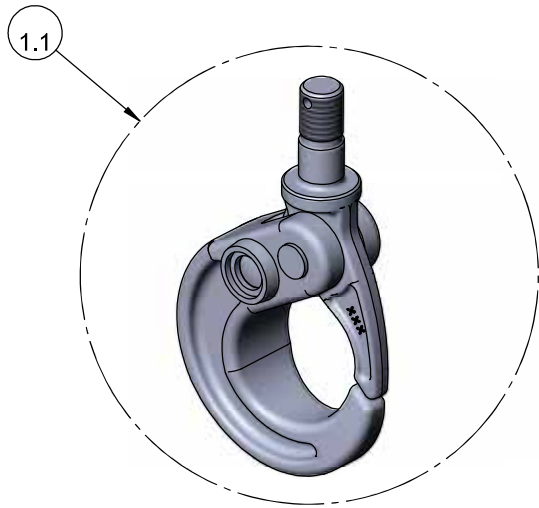

# LOWER HOOK BLOCKS-SINGLE REEVED

LATCHLOK HOOK

LATCH-TYPE HOOK

ITEM NO.	DESCRIPTION	SINGLE-REEVED MODELS		QTY.
		A, A-2, AA, AA-2, B, B-2, C, C-2, F, F-2	J, JJ, L, & LL	
1	KIT, LATCH TYPE LOWER HOOK	28683	35651	1
	KIT, LATCHLOK WITH LATCH	1051		
1.1	LOWER HOOK WITH LATCH	28686	35611	1
	LATCHLOK TYPE HOOK	28604		
1.1.1	LATCH KIT (LATCH TYPE HOOK ONLY)	45661	45662	1
1.2	LOWER HOOK BLOCK	45401B	35370	1
1.3	LOWER HOOK WASHER	945921		1
1.4	LOWER HOOK THRUST BEARING	88485		1
1.5	LOWER HOOK NUT	982526		1
1.6	LOWER HOOK NUT PIN	983772		1
1.7	LOWER HOOK CHAIN BLOCK	28007	35026	1
1.8	LOWER HOOK CHAIN BLOCK PIN	45943	35790	1

# LOWER HOOK BLOCKS DOUBLE REEVED

LATCH-TYPE HOOK

LATCHLOK TYPE HOOK

ITEM NO.	DESCRIPTION	MODELS R & RR	QTY.
1	LOWER HOOK BLOCK ASSEMBLY - LATCH-TYPE HOOK	192045793	1
	LOWER HOOK BLOCK ASSEMBLY - LATCHLOK TYPE HOOK	10001706	
1.1	LOWER HOOK ASSEMBLY W/LATCH & BEARING	192042878	1
	LOWER LATCHLOK HOOK ASSEMBLY W/ BEARING	--*	
1.1.1	LOWER HOOK W/ LATCH	192045914	1
	LATCHLOK HOOK	36681	
1.1.1.1	LATCH KIT (LATCH-TYPE HOOK ONLY)	45663	1
1.1.2	HOOK THRUST BEARING	88505	1
1.1.3	COLLAR, LATCH-TYPE HOOK	36352	1
	COLLAR, LATCHLOK TYPE HOOK	35369	
1.1.4	PIN, LATCH-TYPE HOOK	983762	1
	PIN, LATCHLOK TYPE HOOK	45946	
1.2	HOOK BLOCK, DOUBLE-REEVE	00000276B	2
1.3	HOOK BLOCK SHEAVE WHEEL	00000274	1
1.4	BEARING	83674	2
1.5	LONG HOOK BLOCK BOLT	982374	2
1.6	SHORT HOOK BLOCK BOLT	982370	1
1.7	LOCKWASHER	940830	3
1.8	LOCKNUT	982445	3
1.9	CM LABEL	00000766	2