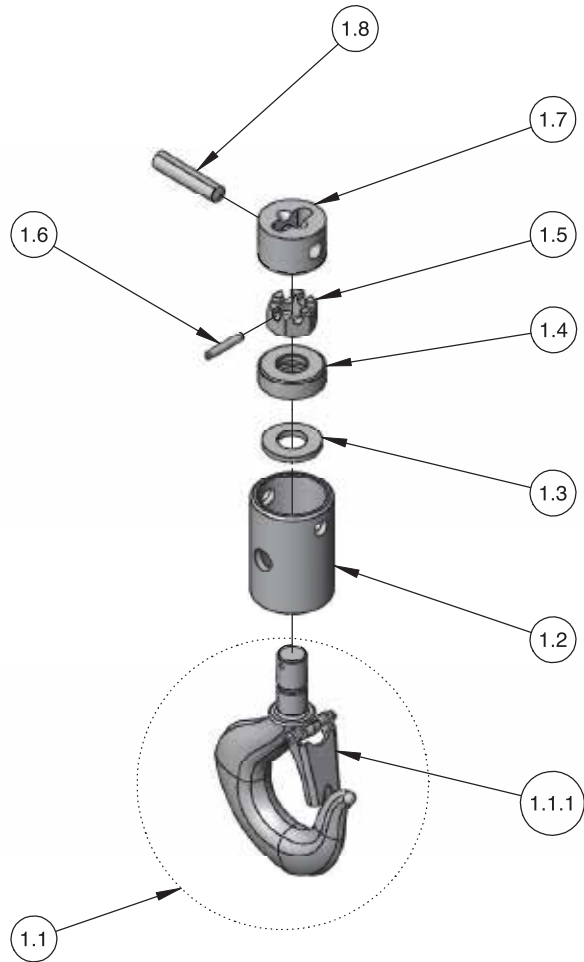

# LOWER HOOK BLOCKS-SINGLE REEVED

LATCHLOK HOOK

LATCH-TYPE HOOK

ITEM NO.	DESCRIPTION	SINGLE-REEVED MODELS		QTY.
		A, A-2, AA, AA-2, B, B-2, C, C-2, F, F-2	J, JJ, L, & LL	
1	KIT, LATCH TYPE LOWER HOOK	28683	35651	1
	KIT, LATCHLOK WITH LATCH	1051		
1.1	LOWER HOOK WITH LATCH	28686	35611	1
	LATCHLOK TYPE HOOK	28604		
1.1.1	LATCH KIT (LATCH TYPE HOOK ONLY)	45661	45662	1
1.2	LOWER HOOK BLOCK	45401B	35370	1
1.3	LOWER HOOK WASHER	945921		1
1.4	LOWER HOOK THRUST BEARING	88485		1
1.5	LOWER HOOK NUT	982526		1
1.6	LOWER HOOK NUT PIN	983772		1
1.7	LOWER HOOK CHAIN BLOCK	28007	35026	1
1.8	LOWER HOOK CHAIN BLOCK PIN	45943	35790	1

# LOWER HOOK BLOCKS DOUBLE REEVED

LATCH-TYPE HOOK

LATCHLOK TYPE HOOK

ITEM NO.	DESCRIPTION	MODELS R & RR	QTY.
1	LOWER HOOK BLOCK ASSEMBLY - LATCH-TYPE HOOK	192045793	1
	LOWER HOOK BLOCK ASSEMBLY - LATCHLOK TYPE HOOK	10001706	
1.1	LOWER HOOK ASSEMBLY W/LATCH & BEARING	192042878	1
	LOWER LATCHLOK HOOK ASSEMBLY W/ BEARING	--*	
1.1.1	LOWER HOOK W/ LATCH	192045914	1
	LATCHLOK HOOK	36681	
1.1.1.1	LATCH KIT (LATCH-TYPE HOOK ONLY)	45663	1
1.1.2	HOOK THRUST BEARING	88505	1
1.1.3	COLLAR, LATCH-TYPE HOOK	36352	1
	COLLAR, LATCHLOK TYPE HOOK	35369	
1.1.4	PIN, LATCH-TYPE HOOK	983762	1
	PIN, LATCHLOK TYPE HOOK	45946	
1.2	HOOK BLOCK, DOUBLE-REEVE	00000276B	2
1.3	HOOK BLOCK SHEAVE WHEEL	00000274	1
1.4	BEARING	83674	2
1.5	LONG HOOK BLOCK BOLT	982374	2
1.6	SHORT HOOK BLOCK BOLT	982370	1
1.7	LOCKWASHER	940830	3
1.8	LOCKNUT	982445	3
1.9	CM LABEL	00000766	2

\* Contact CM for LatchLok part numbers